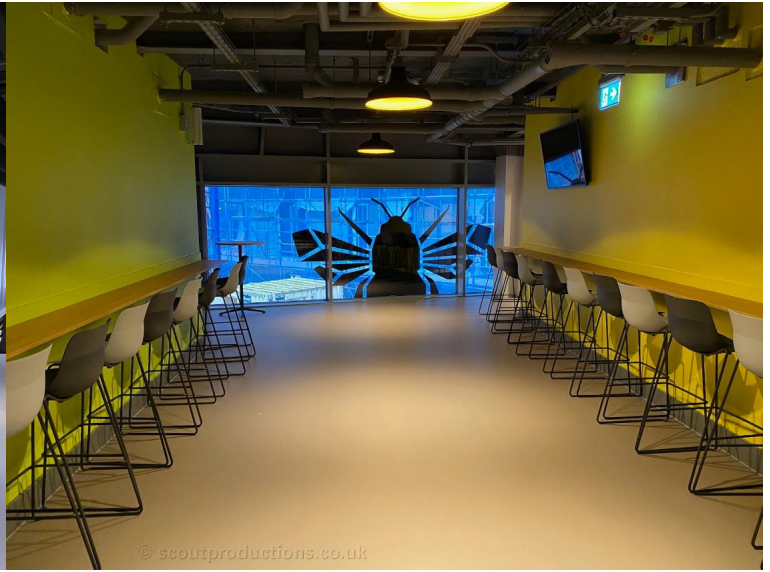

© scoutproductions.co.uk