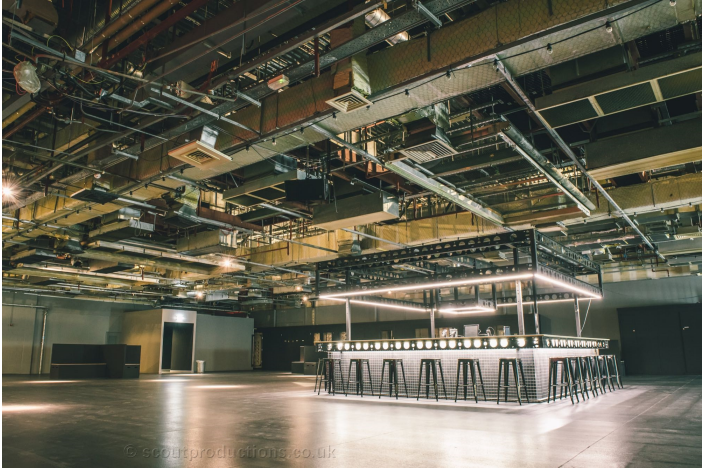

02627-098.jpg