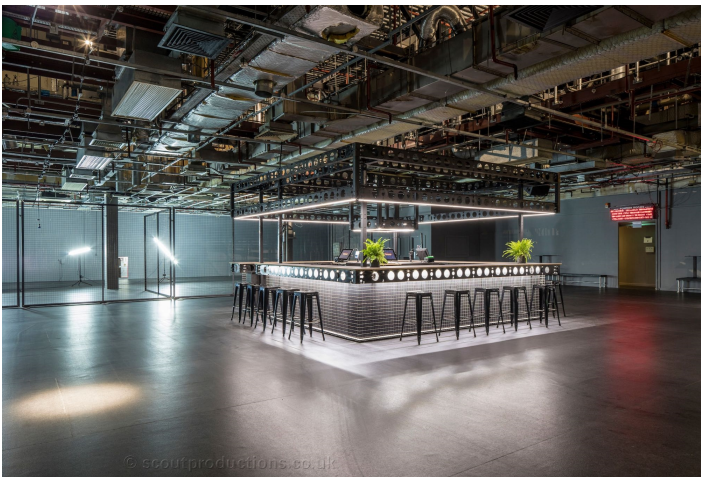

02627-066.jpg