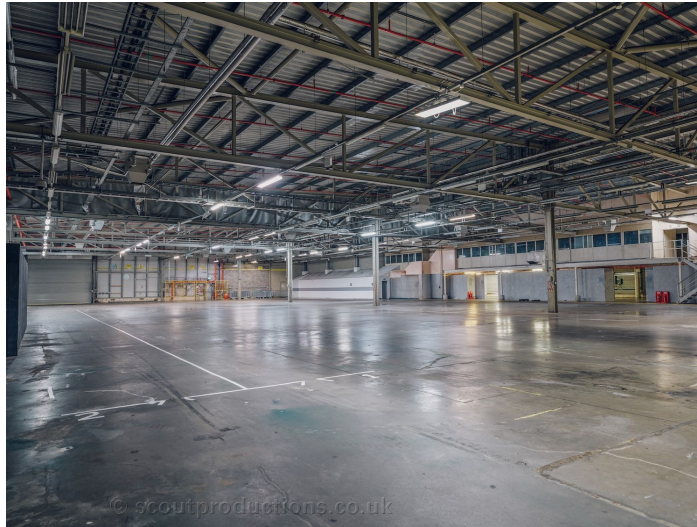

Address

Area: Inside M25\South East London

02627-056.jpg