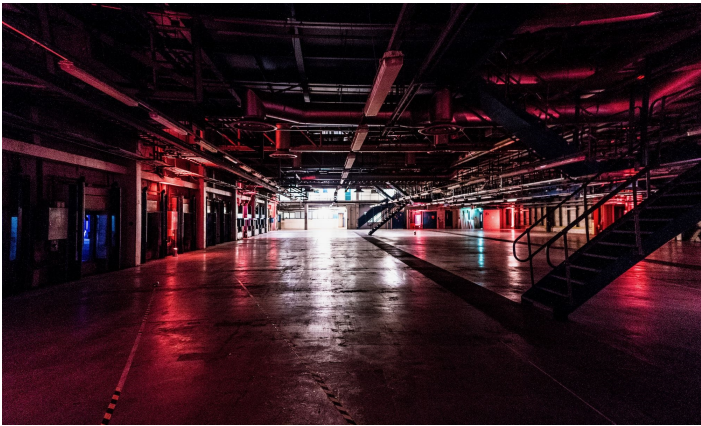

02627-051.jpg