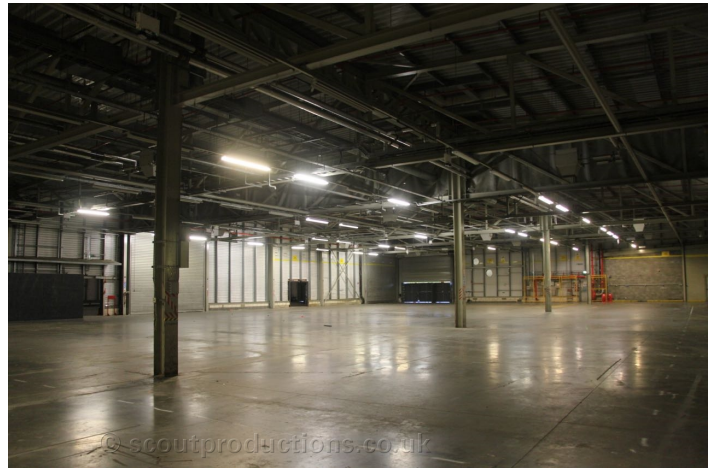

02627-030.jpg