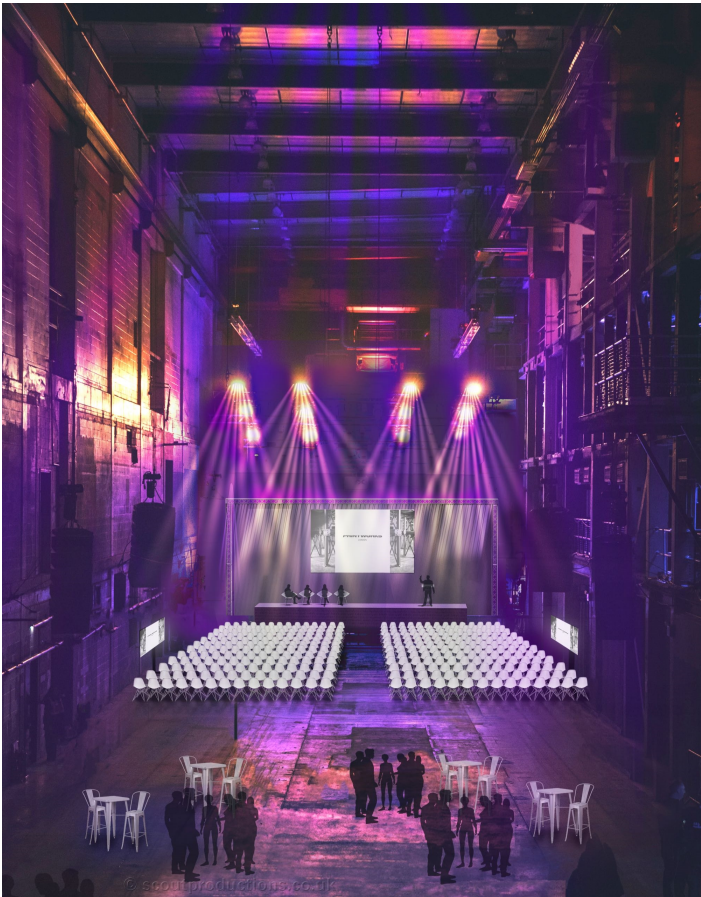

02627-092.jpg