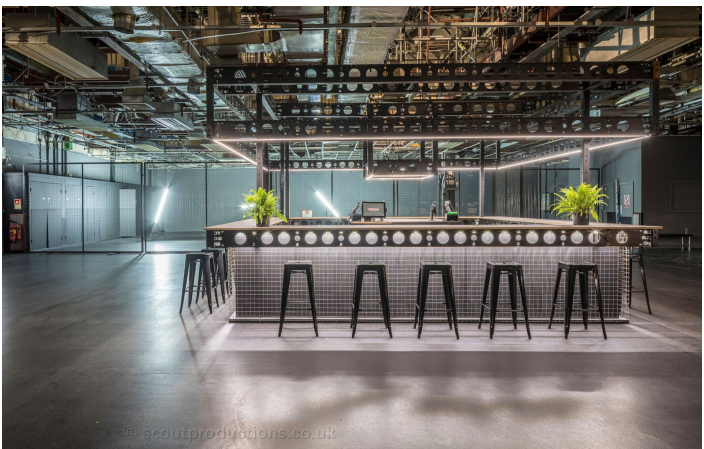

02627-074.jpg