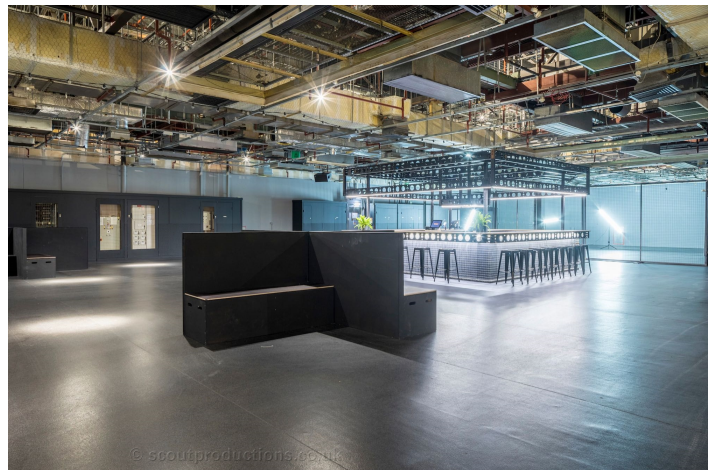

02627-068.jpg