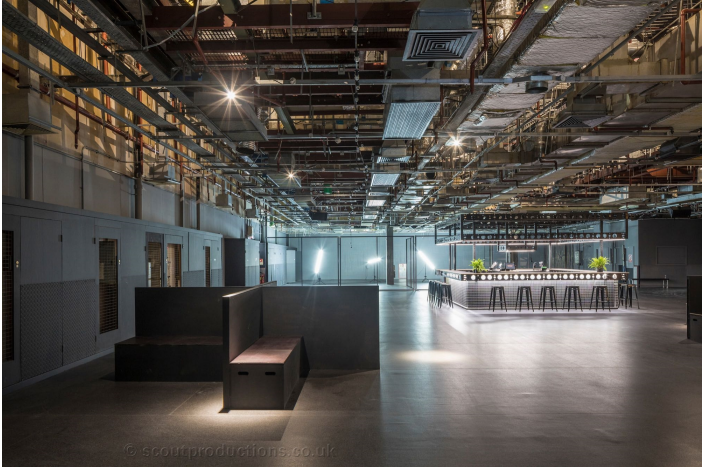

02627-069.jpg