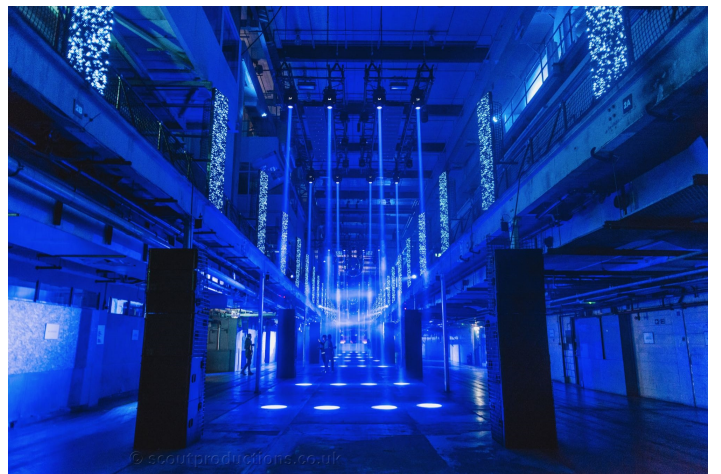

02627-075.jpg