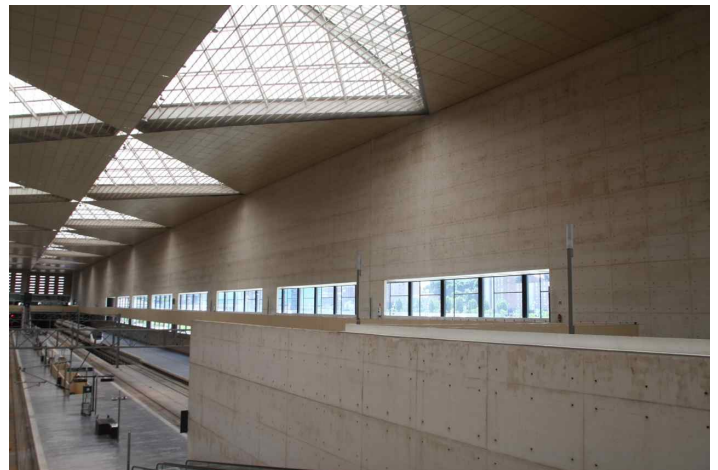

02164-004.jpg