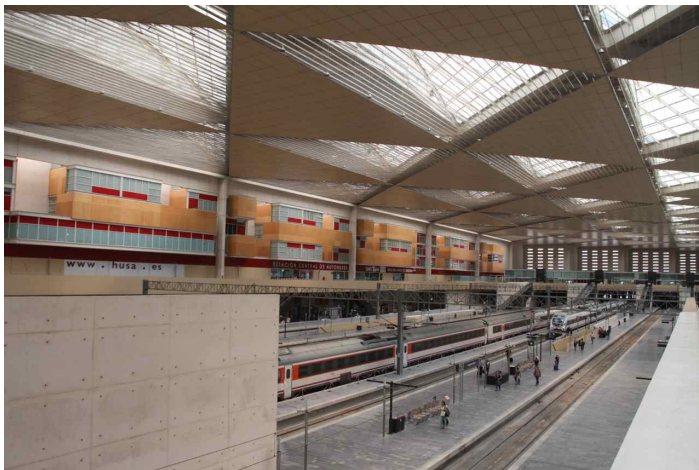

02164-003.jpg