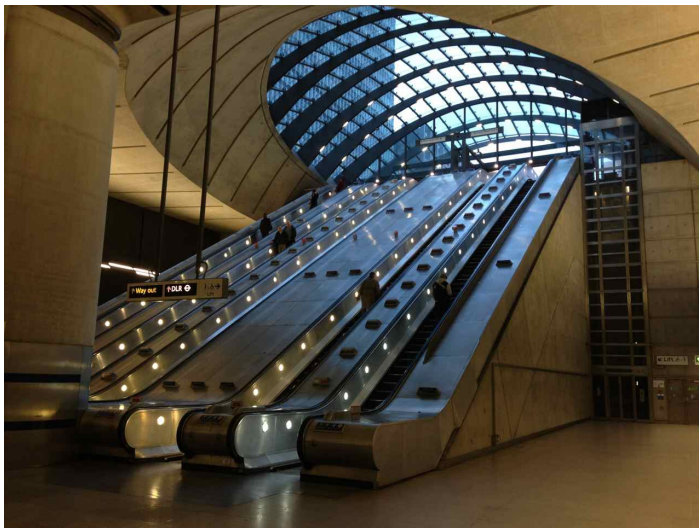

02009-006.jpg