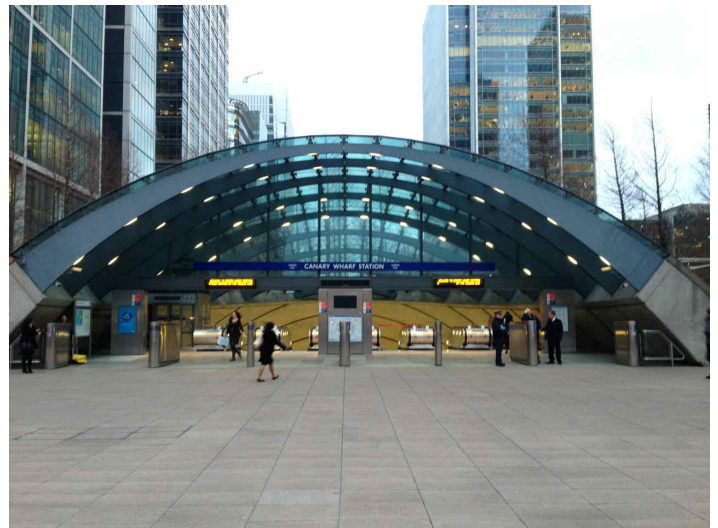

02009-009.jpg