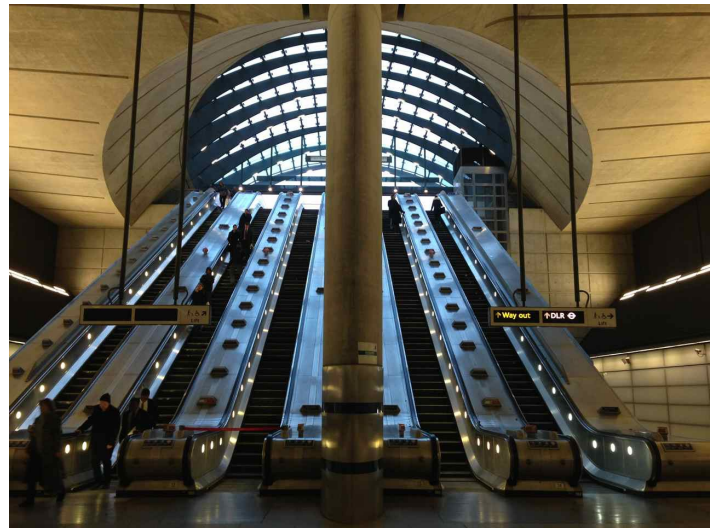

02009-004.jpg