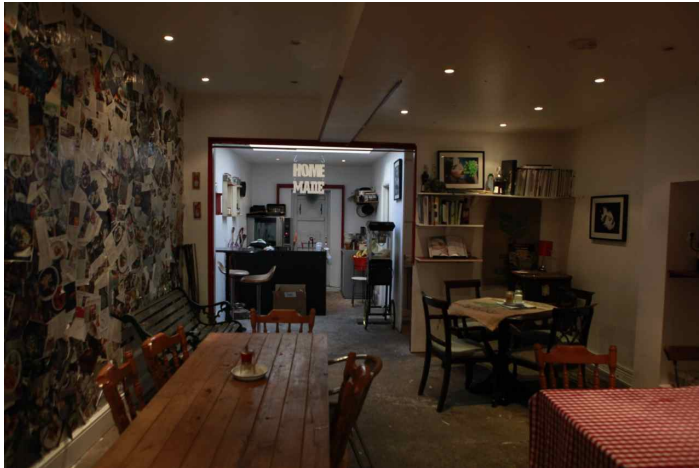

Location SP01947

Unique self-service café with large windows

Additional Info

Distance From London W1(miles):
3.47
Parking:
Access:
Availability:
Power:
Noise:

Address

Area: Central London\West
London\Inside M25