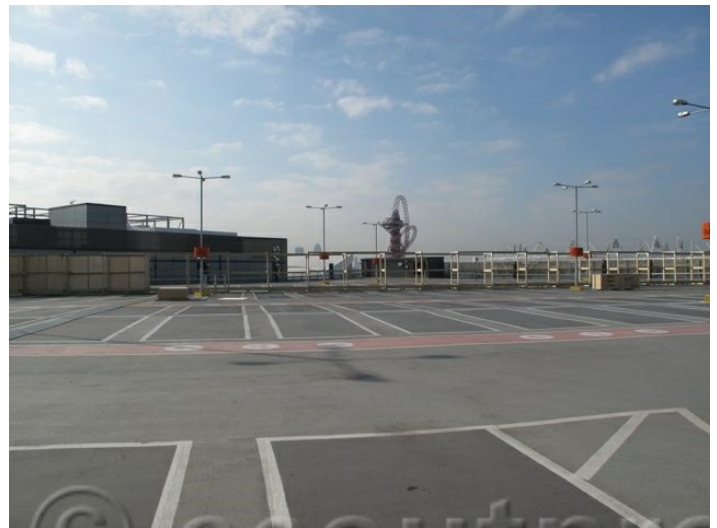

Location SP01757

Rooftop car park with good views over london. The tarmac is quite modern with different colours.

Additional Info

Distance From London W1(miles): 5.81
Parking:
Access:
Availability: At least 2 weeks notice
Power:
Noise:

Address

Area: East London\Inside M25

01757-001.jpg

01757-002.jpg

01757-003.jpg

01757-004.jpg

01757-005.jpg

01757-006.jpg