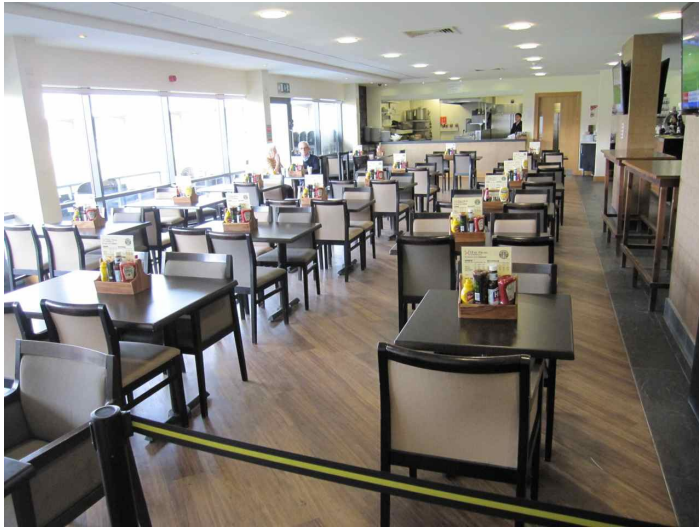

Address

Area: Central London\North London

01515-001.jpg