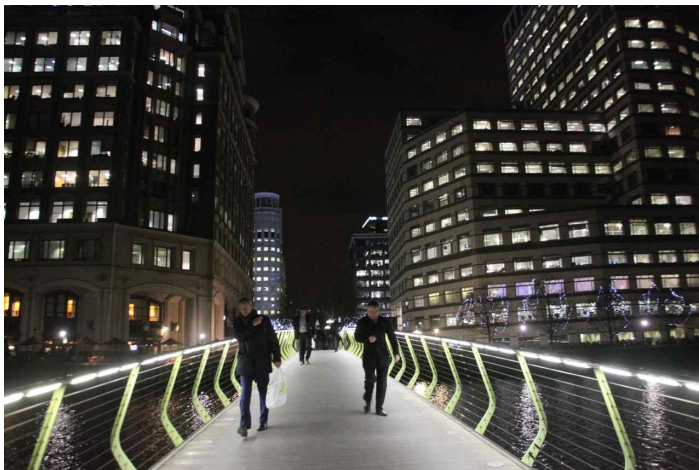

01042-015.jpg