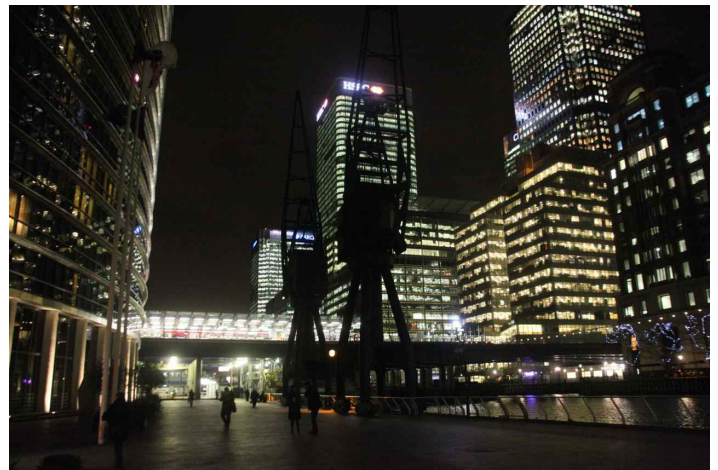

01042-017.jpg