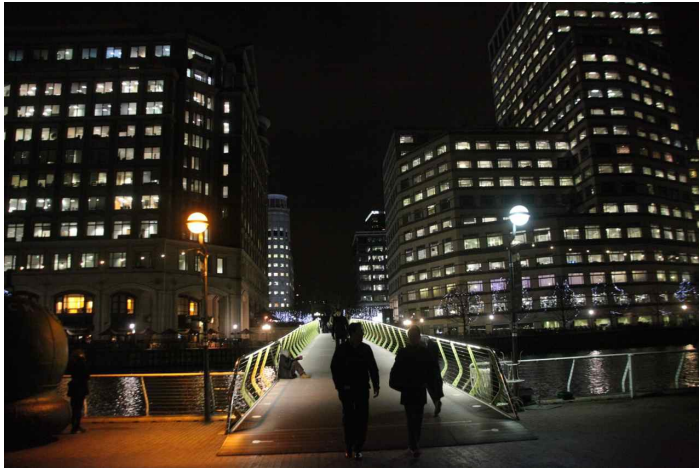

Location SP01042

Public footpath with bridge and overlooking modern skyscrapers

Additional Info

Distance From London W1(miles):
4.58
Parking:
Access:
Availability:
Power:
Noise:

Address

Area: Central London\East London