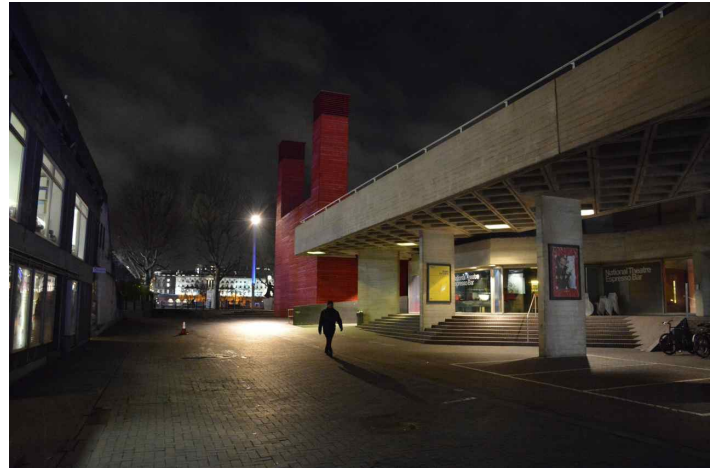

01040-003.jpg