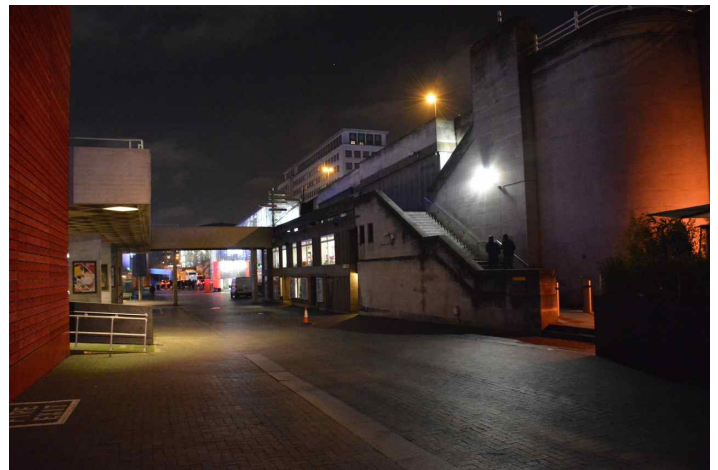

01040-010.jpg