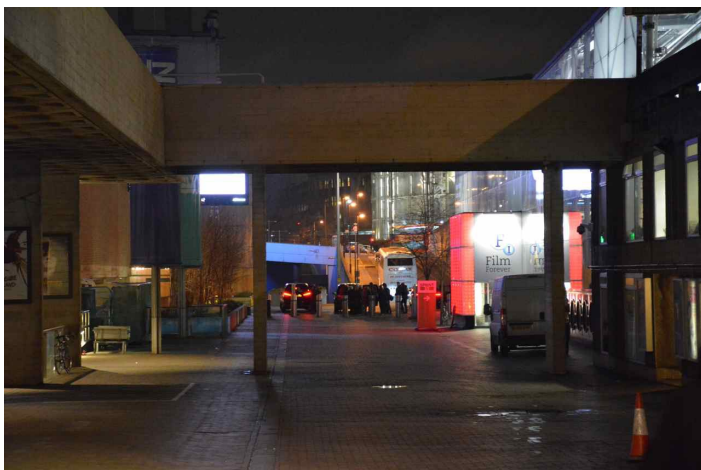

Location SP01040

Brutalist building with interesting steps and possible controllable road. Busy venue though

Additional Info

Distance From London W1(miles): 0.61
Parking:
Access:
Availability:
Power:
Noise:

Address

Area: Central London\South London

01040-001.jpg

01040-003.jpg

01040-007.jpg

01040-010.jpg

01040-011.jpg

01040-012.jpg