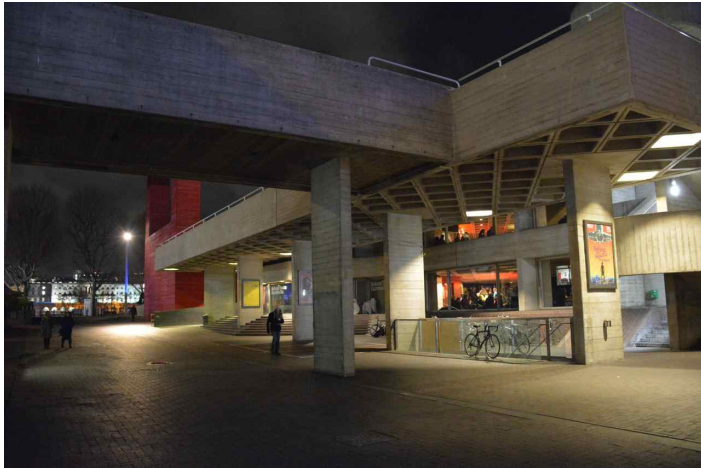

Address

Area: Central London\South London

01040-001.jpg