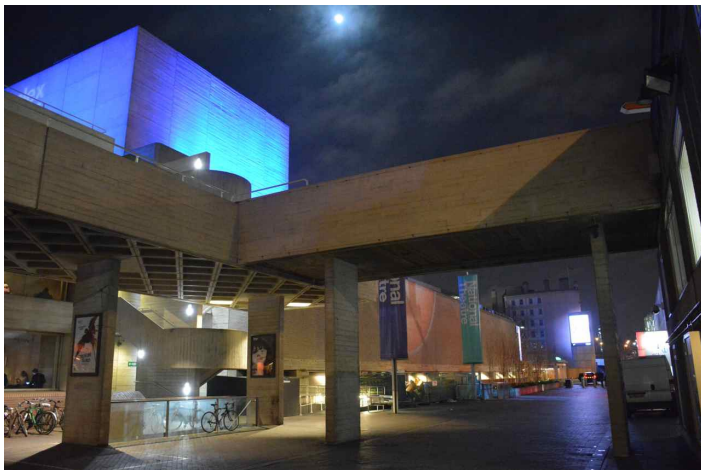

01040-007.jpg