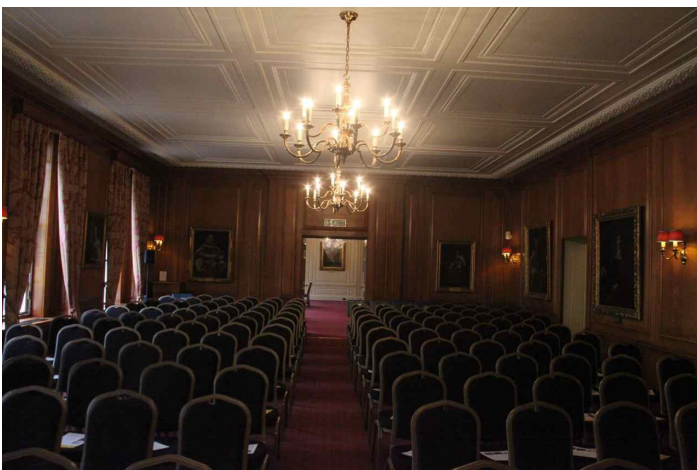

Location SP00848

Beautiful panelled rooms

Additional Info

Distance From London W1(miles):
0.79
Parking:
Access:
Availability:
Power:
Noise:

Address

Area: Central London\East London