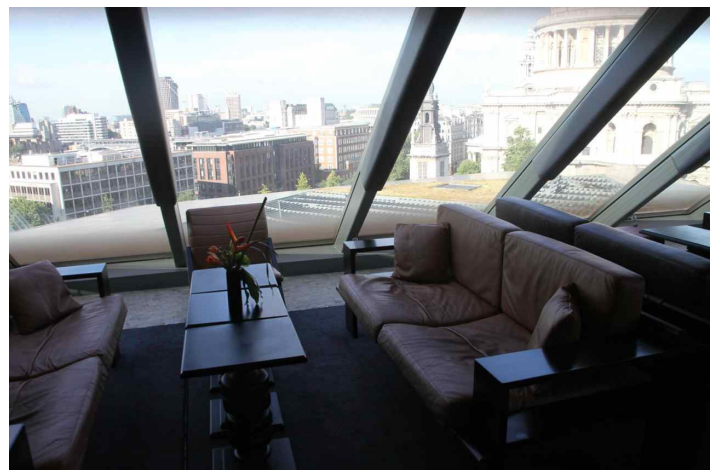

Location SP00119

Cocktail bar on roof top with great views.

Additional Info

Distance From London W1(miles): 1.32
Parking:
Access: Up lifts
Availability:
Power:
Noise:

Address

Area: Central London\Inside M25