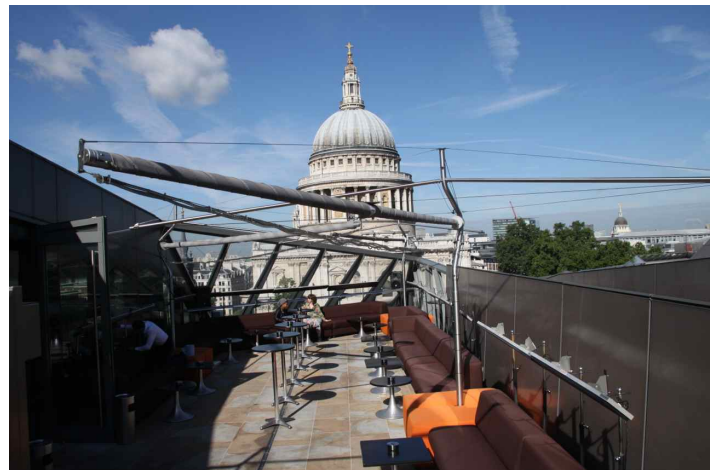

00119-004.jpg